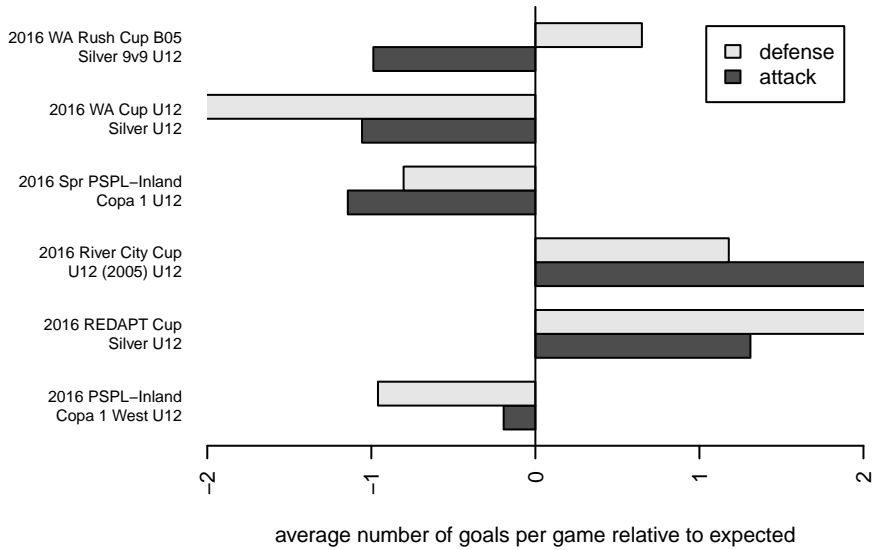

Wenatchee FC B B05

Wenatchee FC
 Wenatchee, WA
 B05 total strength=462
 attack=0.49 defense=0.2
 fall league = PSPL–Inland Copa 1 West U12
 spr league = Spr PSPL–Inland Copa 1 U12
 notes= Sanchez 2016

alt names used:
 Wenatchee FC BU12 Sanchez
 WENATCHEEFC WENATCHEE FC B05 SANC
 WENATCHEEFC WENATCHEE FC B05 SANC
 WENATCHEEFC WENATCHEE FC B05 SANC
 Wen FC 05 Sanchez
 Wenatchee FC BU12 Sanchez
 WENATCHEE FC B05 SANCHEZ (WA)

Venues played:
 2016 River City Cup U12 (2005) U12
 2016 WA Rush Cup B05 Silver 9v9 U12
 2016 REDAPT Cup Silver U12
 2016 PSPL–Inland Copa 1 West U12
 2016 Wenatchee Apple Cup BU11–12 Gold
 2016 Spr PSPL–Inland Copa 1 U12
 2016 WA Cup U12 Silver U12

**attack and defense variance (black dot)
relative to other teams
and top 10 in region**

**attack and defense rating
relative to others at age
and all opponents in last 13 months**

Performance relative to 13 month average