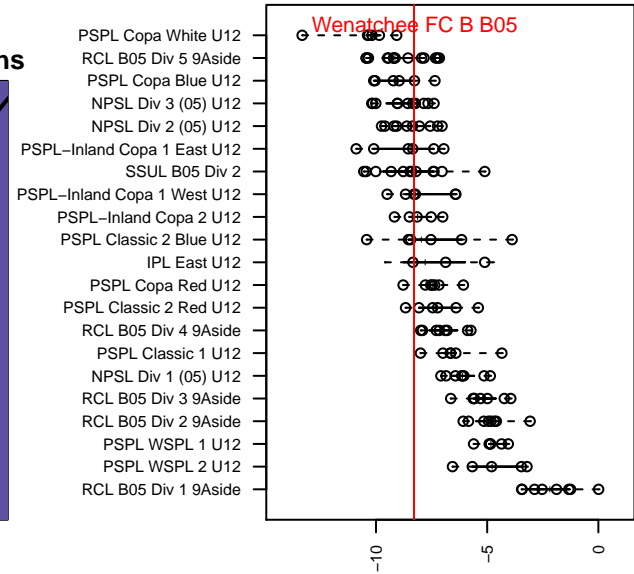

Wenatchee FC B B05

Wenatchee FC
 Wenatchee, WA
 B05 total strength=462
 attack=0.49 defense=0.2
 fall league = PSPL–Inland Copa 1 West U12
 spr league = Spr PSPL–Inland Copa 1 U12
 notes= Sanchez 2016

alt names used:
 Wenatchee FC BU12 Sanchez
 WENATCHEEFC WENATCHEE FC B05 SANC
 WENATCHEEFC WENATCHEE FC B05 SANC
 WENATCHEEFC WENATCHEE FC B05 SANC
 Wen FC 05 Sanchez
 Wenatchee FC BU12 Sanchez
 WENATCHEE FC B05 SANCHEZ (WA)

Venues played:
 2016 River City Cup U12 (2005) U12
 2016 WA Rush Cup B05 Silver 9v9 U12
 2016 REDAPT Cup Silver U12
 2016 PSPL–Inland Copa 1 West U12
 2016 Wenatchee Apple Cup BU11–12 Gold
 2016 Spr PSPL–Inland Copa 1 U12
 2016 WA Cup U12 Silver U12

**attack and defense variance (black dot)
relative to other teams
and top 10 in region**

**attack and defense rating
relative to others at age
and all opponents in last 13 months**

Performance relative to 13 month average