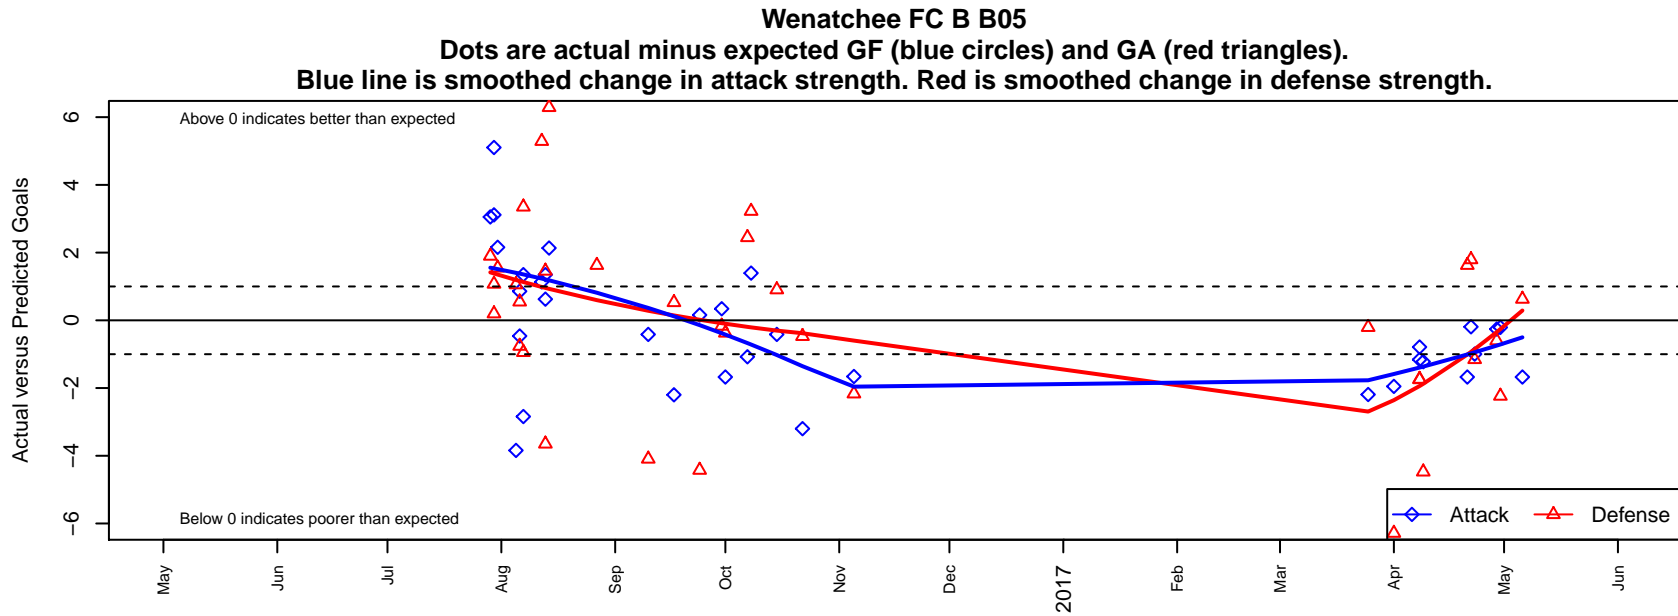

Wenatchee FC B B05

Wenatchee FC
 Wenatchee, WA
 B05 total strength=462
 attack=0.49 defense=0.2
 fall league = PSPL–Inland Copa 1 West U12
 spr league = Spr PSPL–Inland Copa 1 U12
 notes= Sanchez 2016

alt names used:
 Wenatchee FC BU12 Sanchez
 WENATCHEEFC WENATCHEE FC B05 SANC
 WENATCHEEFC WENATCHEE FC B05 SANC
 WENATCHEEFC WENATCHEE FC B05 SANC
 Wen FC 05 Sanchez
 Wenatchee FC BU12 Sanchez
 WENATCHEE FC B05 SANCHEZ (WA)

**attack and defense variance (black dot)
relative to other teams
and top 10 in region**

**attack and defense rating
relative to others at age
and all opponents in last 13 months**

Performance relative to 13 month average